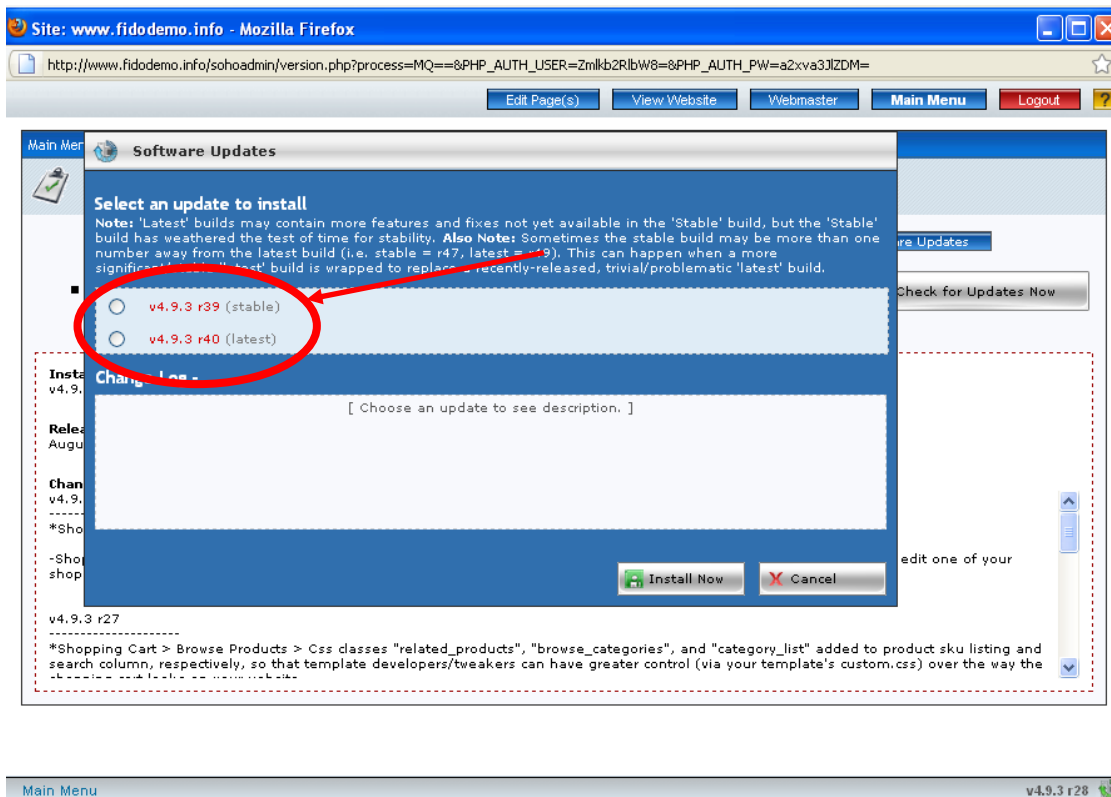

The screenshot shows a login form titled "Please log-in to manage your website" on a blue background. On the left, there are three links: "System Requirements", "Browser settings", and "Add/Remove DNS Entry", each with a small square icon. On the right, there are two input fields: "Username:" and "Password:". Below the password field is a "Login >>" button.

Using a PopUp Blocker? Certain types of popup-blocker software may prevent program window from opening successfully. If you are using a popup blocker, you may need to set it to allow popups from this website.

[[Click here to Re-launch the Program Window.](#)]

Click on the link to launch the Fido editor in a new window.

The green circular icon is showing that there is a newer version of the software available. Click on the green circular icon.