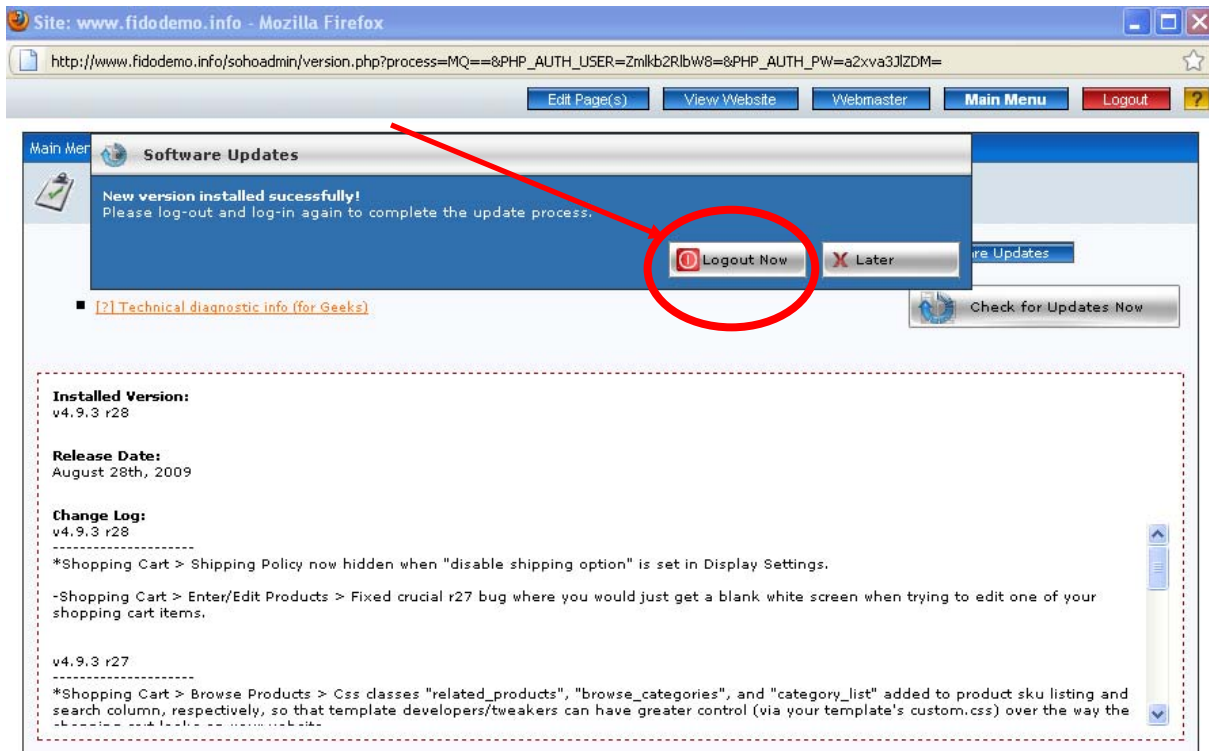

[[Click here to Re-launch the Program Window.](#)]

Click on the link to launch the Fido editor in a new window.

The green circular icon is showing that there is a newer version of the software available. Click on the green circular icon.

You have two options (Stable and Latest). Select one (usually Stable is wisest) and click "Install Now".

Main Menu v4.9.3 r28

Fido is installing the update.

Main Menu v4.9.3 r28

Click "Logout Now" to complete the update process (note that the old version number still shows in the corner).