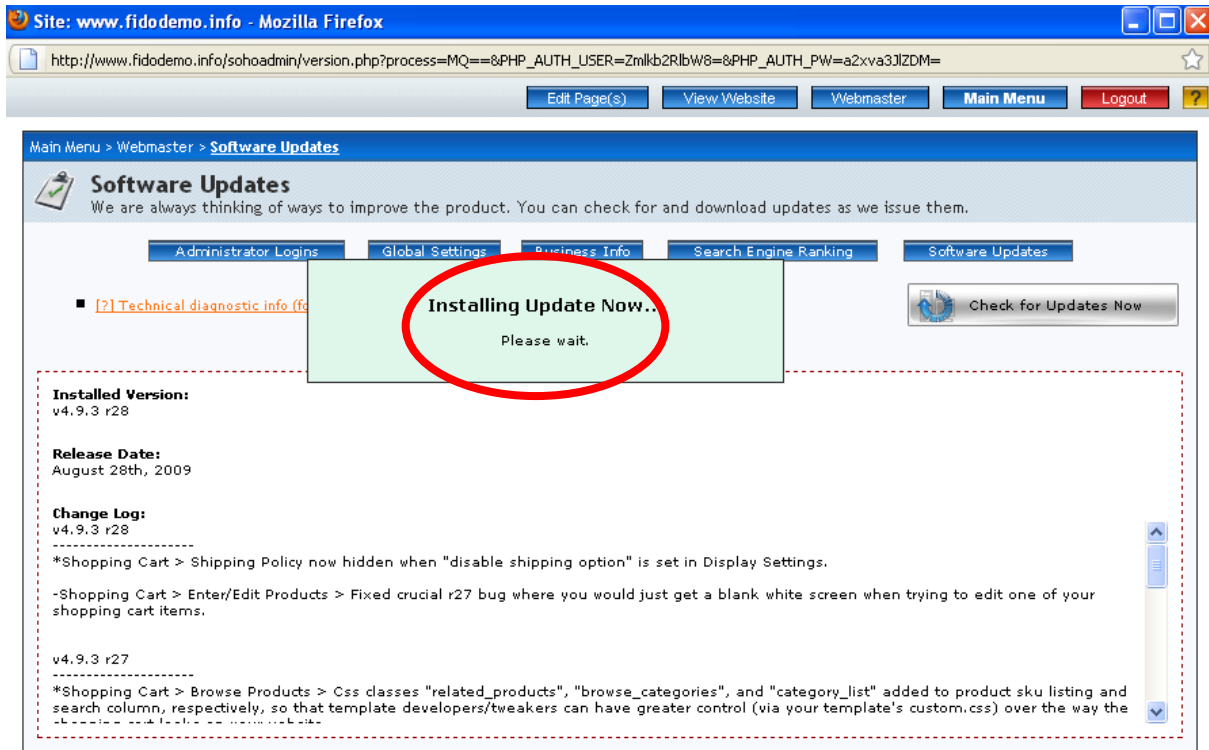

[[Click here to Re-launch the Program Window.](#)]

Click on the link to launch the Fido editor in a new window.

The green circular icon is showing that there is a newer version of the software available. Click on the green circular icon.

You have two options (Stable and Latest). Select one (usually Stable is wisest) and click "Install Now".

Main Menu v4.9.3 r28

Fido is installing the update.

Main Menu v4.9.3 r28

Click "Logout Now" to complete the update process (note that the old version number still shows in the corner).